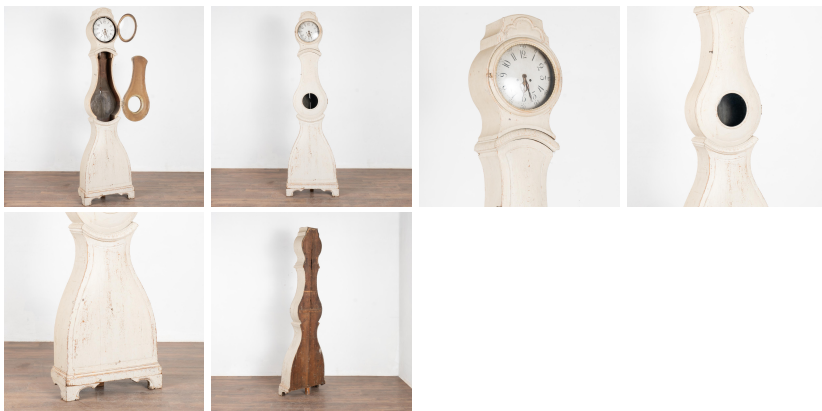

Round Top Ranch Antiques
2545 Hwy 237
Round Top, TX 78954
979-249-5100
www.RTRAntiques.com

Tall White Swedish Pine Mora Grandfather Clock, circa 1840 Retail \$4250 / Your Price \$3150

Swedish mora grandfather clocks are identified by their gentle curves and classic style as seen in this exceptional longcase clock that stands just over 7.5' tall.

Restored, later professionally painted in layered shades of antique white and lightly distressed to fit the age and grace of this lovely grandfather clock.

The original clock required the commissioning of 3 professionals; the carpenter, painter and clock professional who designed the clockworks, face and hands.

All scratches, cracks, dings, and age related separation (see back photo) are reflective of age and do not detract from the beauty of this lovely Mora grandfather clock. Because the original clock functions were so sensitive, Mora clocks were typically secured/nailed to a wall which left holes or an opening along the backs. A rear support has been added to replace the missing feet; clock sits level/stable.

- Price: \$4,250.00
- Year/Circa: 1840
- Origin: Sweden
- Color: White
- Dimensions: 25.5w x 9.5d x 91.5h
- Item #: 25742