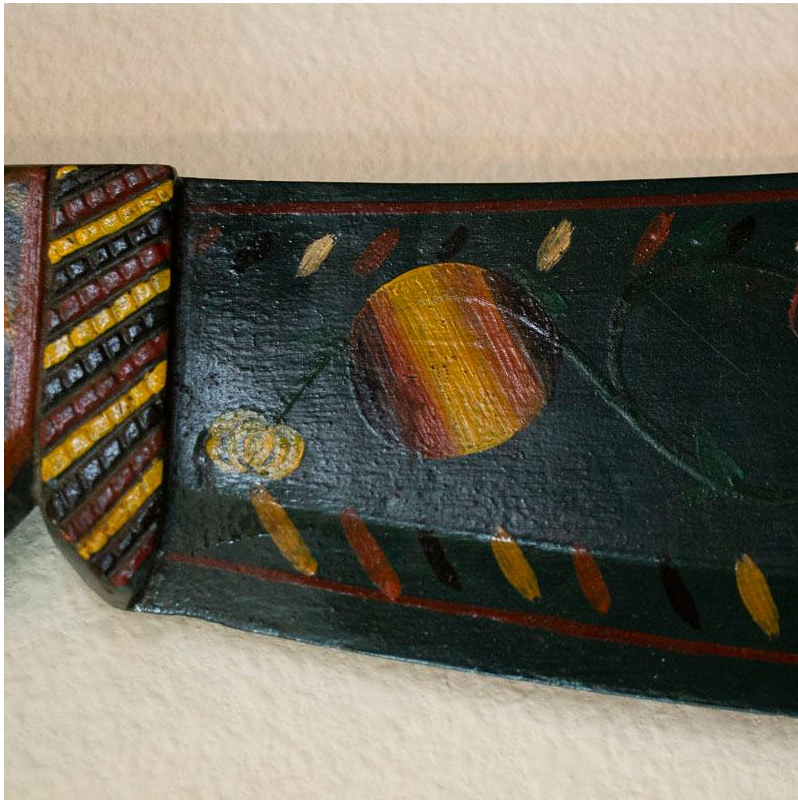

Round Top Ranch Antiques
2545 Hwy 237
Round Top, TX 78954
979-249-5100
www.RTRAntiques.com

DUPLICATE LISTING Antique Original Painted Flax Tool /Scutching Knife, Traditional Swedish Folk Art

Antique original green painted Swedish scutching knife with simple red and yellow flower motif. This Swedish hand-carved farm tool was used during the flax harvest season, but the hand-painted details raised it from a tool to a decoration as well, showing off the individual's craftsmanship and personal style. Each one is unique, please examine the photos to appreciate details as well as areas of use, wear and distress expected in an item over 100 years old.

- Price: \$200.00
- Year/Circa: 1900
- Origin: Sweden
- Color: Green
- Dimensions: 25w x 1d x 4.25h
- Item #: 21338E